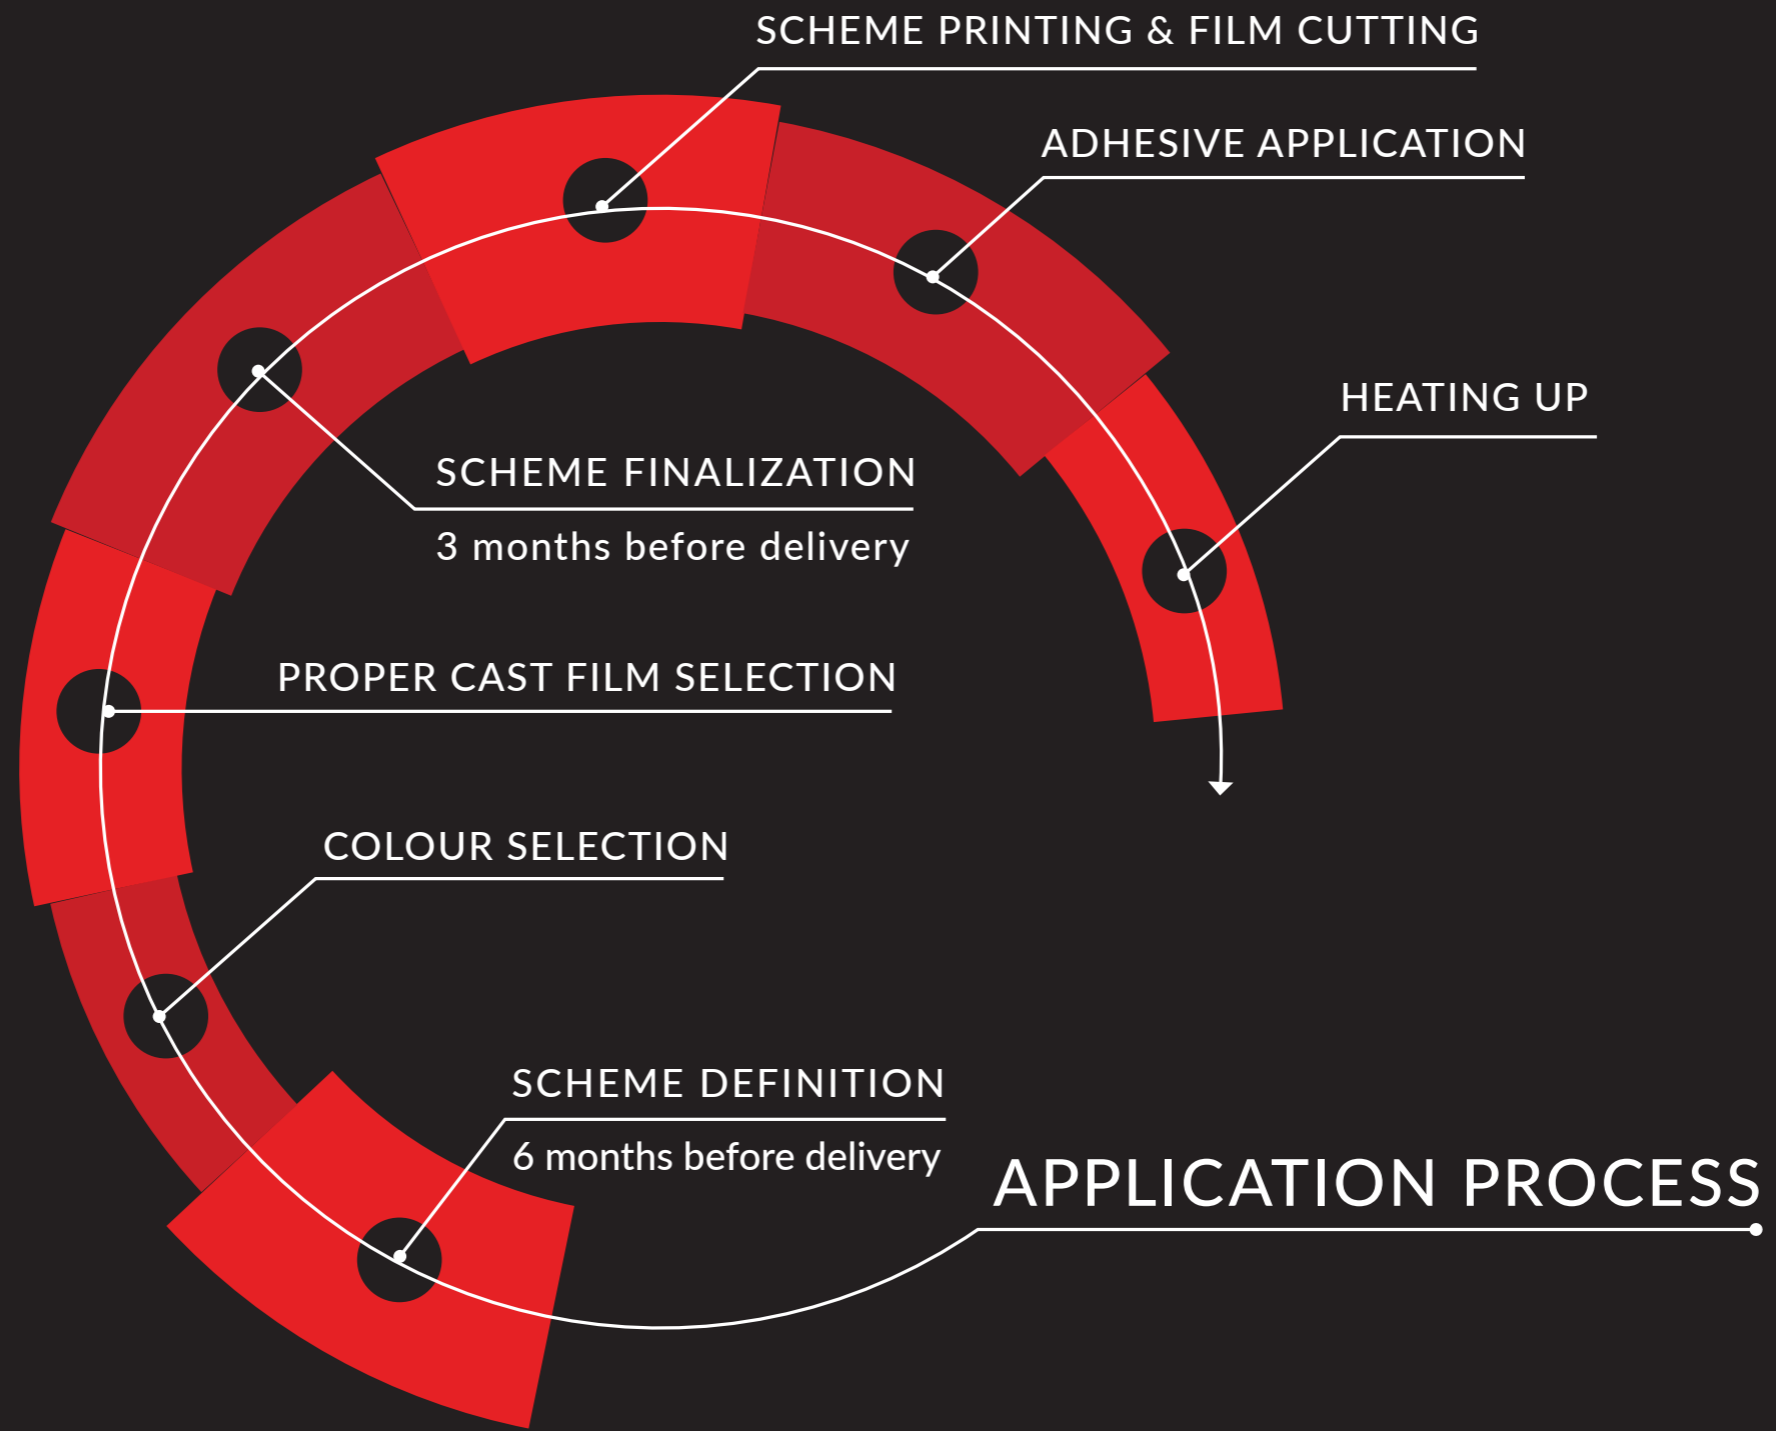

## SOPHISTICATED LIQUID FOIL SCHEMES

SHARK.AERO and our partners have developed a technology to design individual and increasingly complex graphics paint schemes to be modelled upon Shark aircraft.

By using premium 3M and Oracal cast wrapping films we ensure the best quality, longest life time and smooth 3D shaping. Solid-colour schemes are plotter-cut from coloured films. More complex graphics with colour gradients are printed on white films, coated with a protective lamination layer and plotter-cut to a desired shape. Cast graphic film or Scotchcal cast laminate are applied in this case.

During the design phase of a new paint scheme SHARK.AERO staff provide guidance to follow required technology processes including limitations of dark colour shades and design on critical parts of the aircraft due to the temperature characteristics of composite materials.